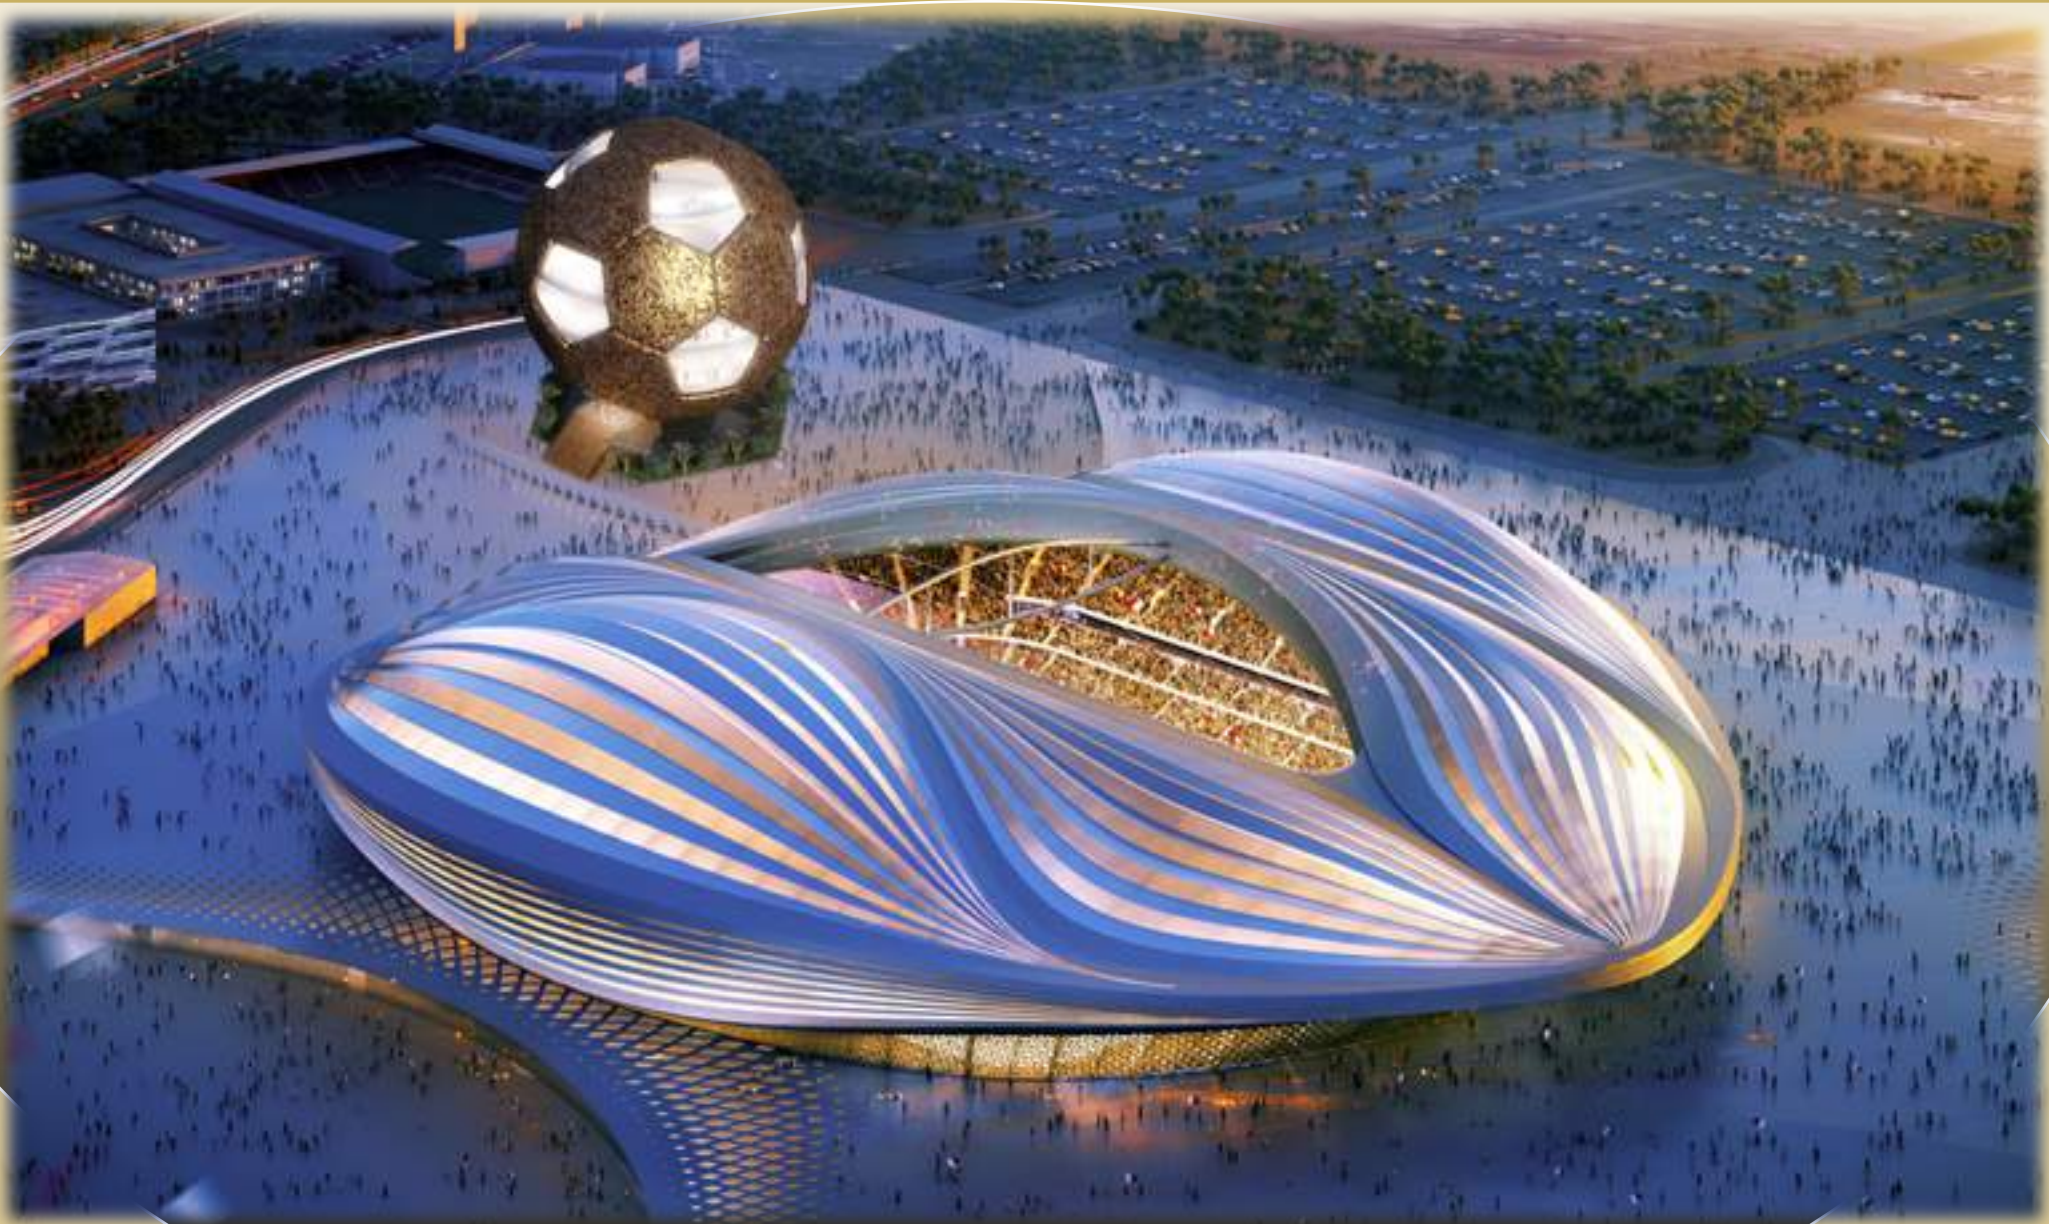

LATAKIA HOUSE

Our *BRONCE ARQUITECTÓNICO*® is presented as the ideal sculptural architectonic solution that contributes to the perfect finish in exterior facades, giving the final touch of distinction and elegance to this beautiful double-height structure.

PYRAMID

PYRAMID's height is 65m and each base side is 100m long. This mega-building includes 11 floors, with a 10,000 m² ground floor.

Its exterior image can be modified, making possible to transform its facades, instantly, and in a real-time fully interactive way.

THE GOLDEN MEGA FOOTBALL BALL FIFA WORLD CUP
QATAR 2022

The Golden Mega Football Ball FIFA WORLD CUP QATAR 2022 is a 30 meters height building composed by 20 hexagonal and 12 pentagonal faces, with a unique golden texture. It would be the world's largest football ball, a symbol of the common space without frontiers that the football phenomenon represents, where millions of people meet and communicate around the planet.